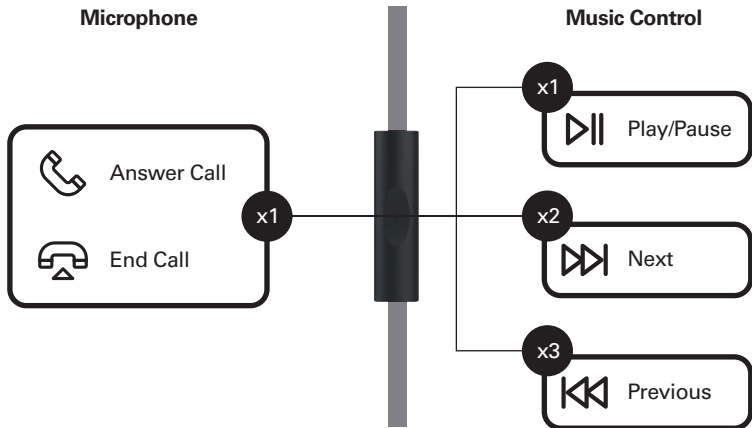

MS 100 BA Earphones / Remote Control Guide

MS 100 BA inline multi-function remote control and microphone
(Some music control features may be limited in certain devices.)

⚠ Caution

Microphone is not water resistant. Please use caution around liquids and sweat or damage to the microphone could occur.